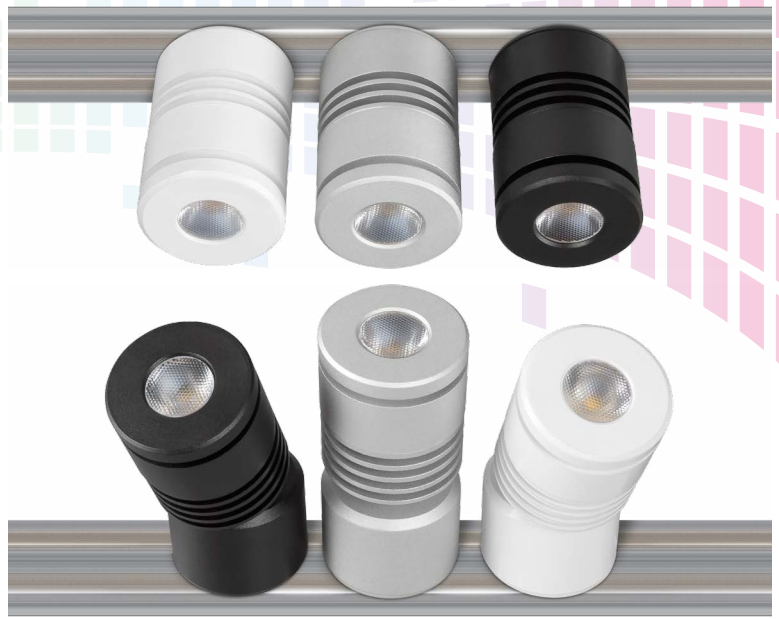

- 24V touch safe system, ideal for retail display cabinets
- RA Plus technology to give an impressive CRI  $\geq 95$  for excellent colour reproduction and clarity
- Fixed and adjustable lights with 40° rotational head
- Unique magnetic connection means the spot lights can be adjusted and positioned anywhere on the track
- 4000K cool white colour temperature