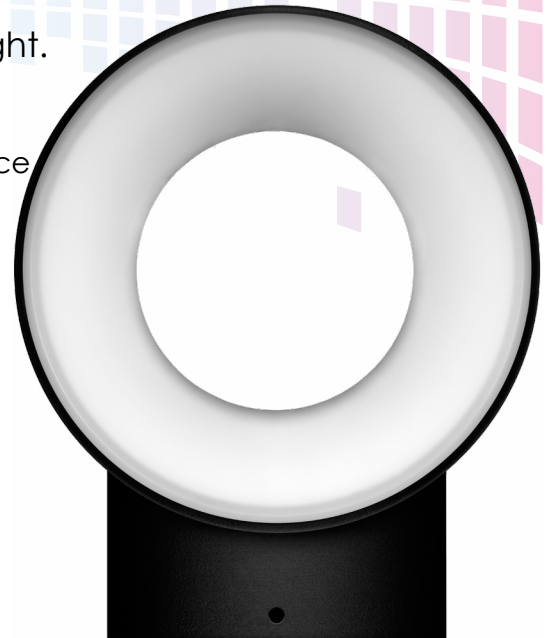

LED POLO WALL LIGHT

Energy efficient integrated LED wall mounted downlight.

- IP65 rating for outdoor use
- Hollow ring design with diffused light emitting from inner surface
- Constructed from aluminium with a polycarbonate cover
- 510 total lumens
- 120° beam angle
- 4000K cool white colour temperature
- 40,000 hours average rated life
- 100,000 switching cycles
- Not suitable for dimming
- Instant full light

Code	Product Name	Watts	Colour	Total Lumens	Beam Angle	Height	Diameter	MOQ
9608	Polo Wall Downlight	8W	4000K Cool White	510lm	120°	59mm	140mm	1

Lighting brilliance since 1878

Phoebe LED™ is a trading name of Crompton Lamps Limited registered in England and Wales No. 05590551
Registered office and correspondence address: Unit 2, Martree Business Park, Bowling Back Lane, Bradford BD4 8QE