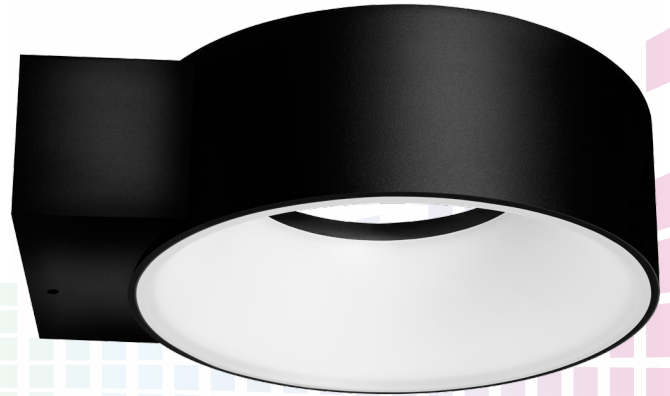

LED POLO WALL LIGHT

Energy efficient integrated LED wall mounted downlight.

- IP65 rating for outdoor use
- Hollow ring design with diffused light emitting from inner surface
- Constructed from aluminium with a polycarbonate cover
- 510 total lumens
- 120° beam angle
- 4000K cool white colour temperature
- 40,000 hours average rated life
- 100,000 switching cycles
- Not suitable for dimming
- Instant full light

Code	Product Name	Watts	Colour	Total Lumens	Beam Angle	Height	Diameter	MOQ
9608	Polo Wall Downlight	8W	4000K Cool White	510lm	120°	59mm	140mm	1

Lighting brilliance since 1878

Phoebe LED™ is a trading name of Crompton Lamps Limited registered in England and Wales No. 05590551
Registered office and correspondence address: Unit 2, Martree Business Park, Bowling Back Lane, Bradford BD4 8QE