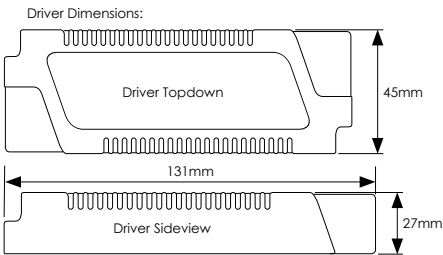

Hera Dual LED Downlight

Mains operated energy efficient integrated LED downlight, featuring twin light outputs for varied lighting moods.

- Twin light outputs can be used together or independently
- Switch on and off within 3 seconds to change lighting mode from a standard wall switch
- Long life 35,000 hours maintenance free operation
- 60,000 switching cycles
- IP20 rated for indoor use only
- 7567/7574 white finish 7628 silver finish
- Faceted reflector with COB chip mounted design for low glare
- Instant full light
- Not suitable for dimming

Product Code	Watts (W) Inner/Outer	Volts (V)	Colour Appearance Inner/Outer	Colour Temp (K) Inner/Outer	Useful/Total Lumens (lm)	Dimensions (mm)			Order Qty
						Dia	H	Cutout ø	
Single Carton									
7567	12*	240	Warm White/Daylight	3000/6000	700/770	92	93	78	1
7574	20**	240	Warm White/Daylight	3000/6000	1100/1200	120	95	105	1
7628	12*	240	Cool White/Cool White	4000/4000	700/770	92	93	78	1

* 9W Inner and 3W Outer, 12W total when both illuminated.
 ** 15W Inner and 5W Outer, 20W total when both illuminated.

This luminaire contains built-in LED lamps.

LED

The lamps cannot be changed in the luminaire.