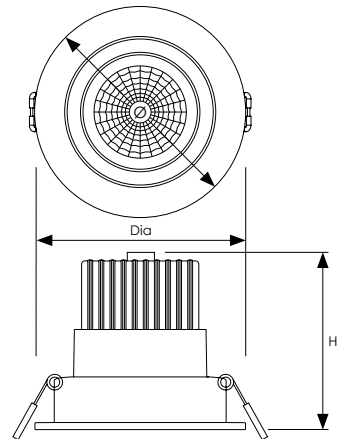

Hera Dual LED Downlight

Mains operated energy efficient integrated LED downlight, featuring twin light outputs for varied lighting moods.

- Twin light outputs can be used together or independently
- Switch on and off within 3 seconds to change lighting mode from a standard wall switch
- Long life 35,000 hours maintenance free operation
- 60,000 switching cycles
- IP20 rated for indoor use only
- 7567/7574 white finish 7628 silver finish
- Faceted reflector with COB chip mounted design for low glare
- Instant full light
- Not suitable for dimming

Product Code	Watts (W) Inner/Outer	Volts (V)	Colour Appearance Inner/Outer	Colour Temp (K) Inner/Outer	Useful/Total Lumens (lm)	Dimensions (mm)			Order Qty
						Dia	H	Cutout ø	
Single Carton									
7567	12*	240	Warm White/Daylight	3000/6000	700/770	92	93	78	1
7574	20**	240	Warm White/Daylight	3000/6000	1100/1200	120	95	105	1
7628	12*	240	Cool White/Cool White	4000/4000	700/770	92	93	78	1

* 9W Inner and 3W Outer, 12W total when both illuminated.
 ** 15W Inner and 5W Outer, 20W total when both illuminated.

This luminaire contains built-in LED lamps.

LED

The lamps cannot be changed in the luminaire.