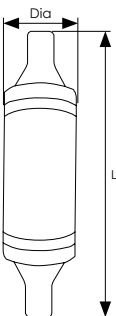

LED Linear R7s Lamps

Energy efficient LED linear retrofit lamp - an ideal replacement for halogen 78mm or 118mm linear lamps. Widely used in internal fittings such as mother & child floor lamps, up-lighters and ceiling lights.

- 20,000 hour life
- 50,000 switching cycles
- 6W/610lm/≈50W equivalent
- 9W/790lm/≈70W equivalent
- 3000K warm white colour temperature
- Colour rendering index Ra≥82
- R7s cap
- Not suitable for dimming
- Instant full light

| Product Code | Watts (W) | Volts (V) | Cap | Colour Appearance | Colour Temp (K) | Total Lumens (lm) | Incandescent Equivalent (W) | Dimensions (mm) | | Energy Rating | Order Qty |
|--|-----------|-----------|-----|-------------------|-----------------|-------------------|-----------------------------|-----------------|-----|---------------|-----------|
| | | | | | | | | Dia | L | | |
| Non-Dimmable Candle - Single Carton | | | | | | | | | | | |
| 10994 | 6 | 240 | R7s | Warm White | 3000 | 610 | 50 | 20 | 78 | A+ | 1 |
| 11014 | 9 | 240 | R7s | Warm White | 3000 | 790 | 70 | 20 | 118 | A+ | 1 |