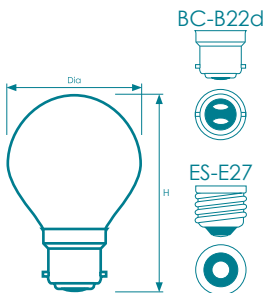

Product Code	Watts (W)	Volts (V)	Cap	Finish	Dimensions (mm)		Energy Rating	Order Qty
					Dia	H		
Round - Single Carton								
13810	4.5	240	BC-B22d	Blue	45	76.5		1
13827	4.5	240	ES-E27	Blue	45	78		1
13834	4.5	240	BC-B22d	Green	45	76.5		1
13841	4.5	240	ES-E27	Green	45	78		1
13858	4.5	240	BC-B22d	Orange	45	76.5		1
13865	4.5	240	ES-E27	Orange	45	78		1
13872	4.5	240	BC-B22d	Pink	45	76.5		1
13889	4.5	240	ES-E27	Pink	45	78		1
13896	4.5	240	BC-B22d	Purple	45	76.5		1
13902	4.5	240	ES-E27	Purple	45	78		1
13919	4.5	240	BC-B22d	Red	45	76.5		1
13926	4.5	240	ES-E27	Red	45	78		1
13933	4.5	240	BC-B22d	White	45	76.5		1
13940	4.5	240	ES-E27	White	45	78		1
13957	4.5	240	BC-B22d	Yellow	45	76.5		1
13964	4.5	240	ES-E27	Yellow	45	78		1

Crompton Lamps Limited registered in England and Wales No: 05590551

Crompton Lamps Limited
Unit 2
Marrtree Business Park
Bowling Back Lane
Bradford
BD4 8QE

Tel: 01274 657 088
Fax: 01274 657 087
Email: sales@cromptonlamps.com

www.cromptonlamps.com

Design and production by Marketing,
Crompton Lamps Limited
E. & O. E. © Crompton Lamps Limited 2023.
All rights reserved.