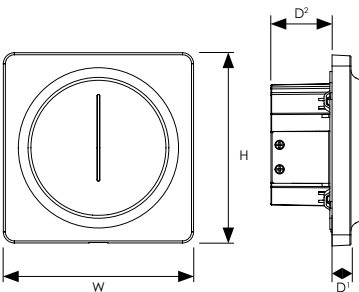

Voice control:
Google Home
Amazon Echo

Tuya Smart

Download on the
App Store

GET IT ON
Google Play

5 YEAR WARRANTY

Touch

Smart Device

Home Hub

Lighting brilliance since 1878

Phoebe LED™ is a trading name of Crompton Lamps Limited
Crompton Lamps Limited registered in England and Wales No. 05590551
Registered office and correspondence address: Unit 2, Martree Business Park, Bowling Back Lane, Bradford BD4 8QE
Tel: +44 (0)1274 657 088 **Fax:** +44 (0)1274 657 087 **Email:** sales@cromptonlamps.com **Web:** www.cromptonlamps.com

All images and specifications are for illustration purposes only and are subject to change without notice.
E. & O. E. © Crompton Lamps Limited 2021