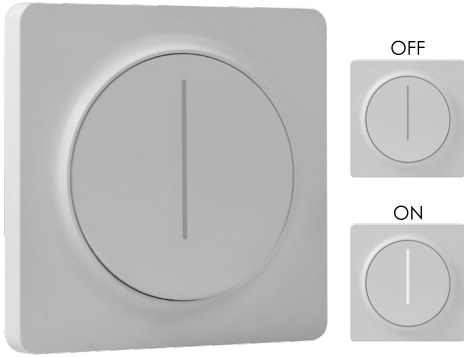

Intelligent Dimmer Switch

Enhance your standard dimmable lamps with smart connectivity with this intelligent touch sensitive Wi-Fi dimmer control switch, gives traditional functionality and touch sensitive dimming.

- Connects wirelessly with your home network, no bridge device required
- Home hub compatible*1
- Smart device compatible, Tuya Smart app required*2
- Supports 220W max of dimmable LED lamps, or 300W max of traditional lamps
- Not for use with smart/Wi-Fi controlled lamps
- Control dimmable lights on 1 circuit by either touch, Tuya smart app or by voice control via a home hub
- Switch requires an AC neutral in feed from the lighting circuit (see wiring diagram)

Product Code	Description	Dimensions (mm)				Order Qty
		W	H	D ¹	D ²	
Single Carton						
14671	Intelligent touch sensitive Wi-Fi dimmer control switch	89	86	26	8.7	1

Installation may require advice from a qualified person.