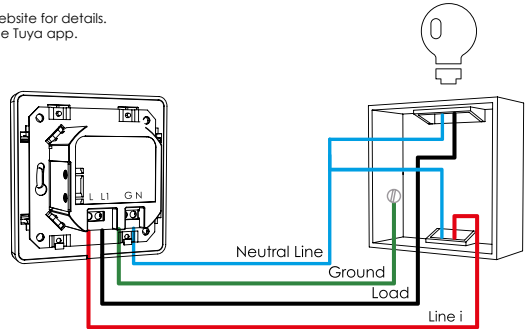

Voice control:
Google Home
Amazon Echo

Tuya Smart

Download on the
App Store

GET IT ON
Google Play

5 YEAR WARRANTY

Touch

Smart Device

Home Hub

Lighting brilliance since 1878

Phoebe LED™ is a trading name of Crompton Lamps Limited
Crompton Lamps Limited registered in England and Wales No. 05590551
Registered office and correspondence address: Unit 2, Martree Business Park, Bowling Back Lane, Bradford BD4 8QE
Tel: +44 (0)1274 657 088 **Fax:** +44 (0)1274 657 087 **Email:** sales@cromptonlamps.com **Web:** www.cromptonlamps.com

All images and specifications are for illustration purposes only and are subject to change without notice.
E. & O. E. © Crompton Lamps Limited 2021