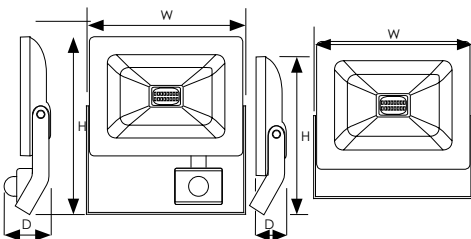

Lighting brilliance since 1878

Phoebe LED™ is a trading name of Crompton Lamps Limited
Crompton Lamps Limited registered in England and Wales No. 05590551
Registered office and correspondence address: Unit 2, Martree Business Park, Bowling Back Lane, Bradford BD4 8QE
Tel: +44 (0)1274 657 088 **Fax:** +44 (0)1274 657 087 **Email:** sales@cromptonlamps.com **Web:** www.cromptonlamps.com

All images and specifications are for illustration purposes only and are subject to change without notice.
E. & O. E. © Crompton Lamps Limited 2019