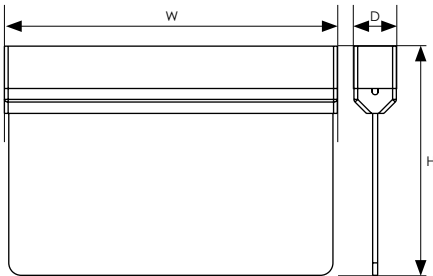

LED Emergency Blade

A sleek and stylish LED emergency blade with down arrow legend set and integrated emergency driver. Can be surface mounted to either ceilings and walls, or can be mounted perpendicular to a wall. Optional suspension kit or recessed kit available.

- Suitable for surface mounting on ceilings or walls
- Maintained or non-maintained functionality
- Manual test function with LED indicator
- 3 years life span with 500 recharge cycles
- 3-hour emergency running time
- 24-hour charge time
- IP20 rated for indoor use
- Features an integrated emergency driver fitted with a LiFePO4 3.2V 600mAh battery
- Base unit comes complete with arrow down legend set
- Up, left and right legend sets available
- Legend sets compliant with ISO3864 - Parts 1&3 with 26m legible viewing distance
- Optional 1.5m suspension kit or recessed kit available

Product Code	Details	Watts (W)	Volts (V)	Dimensions (mm)			Order Qty
				W	H	D	
Single Carton							
14022	LED Emergency Blade	1.2	240	267	187	34	1
14039	Legend Set - Arrow Up			261	133		1
14046	Legend Set - Arrow Left/Right			261	133		1
14565	1.5m Suspension Kit						
14572	Recessed Kit						