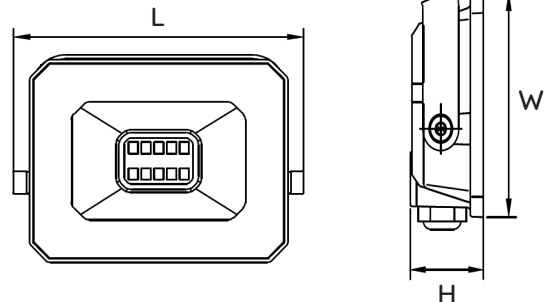

Dimensions

Width (W):	84mm
Height (H):	24.5mm
Length (L):	114mm
Product Weight:	0.18kg

Packaging

EAN13 Barcode:	5055579317627
Single Carton Length:	13.3cm
Single Carton Width:	3cm
Single Carton Height:	11.5cm
Single Carton Volume:	458.85cm
Single Carton Weight:	0.19kg
Outer Carton GS1-128 Barcode:	0205055579317627375
Outer Carton Length:	33cm
Outer Carton Width:	28.8cm
Outer Carton Height:	25cm
Outer Carton Volume:	23760cm