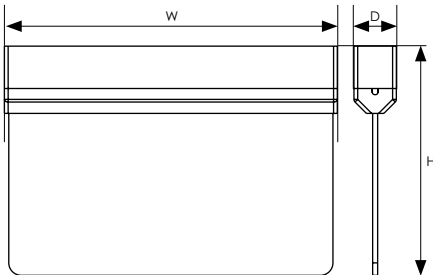

LED Emergency Blade

A sleek and stylish LED emergency blade with down arrow legend set and integrated emergency driver. Can be surface mounted to either ceilings and walls, or can be mounted perpendicular to a wall. Optional suspension kit or recessed kit available.

- Suitable for surface mounting on ceilings or walls
- Maintained or non-maintained functionality
- Manual test function with LED indicator
- 3 years life span with 500 recharge cycles
- 3-hour emergency running time
- 24-hour charge time
- IP20 rated for indoor use
- Features an integrated emergency driver fitted with a LiFePO4 3.2V 600mAh battery
- Base unit comes complete with arrow down legend set
- Up, left and right legend sets available
- Legend sets compliant with ISO3864 - Parts 1&3 with 26m legible viewing distance
- Optional 1.5m suspension kit or recessed kit available

Product Code	Details	Watts (W)	Volts (V)	Dimensions (mm)			Order Qty
				W	H	D	
Single Carton							
14022	LED Emergency Blade	1.2	240	267	187	34	1
14039	Legend Set - Arrow Up			261	133		1
14046	Legend Set - Arrow Left/Right			261	133		1
14565	1.5m Suspension Kit						
14572	Recessed Kit						