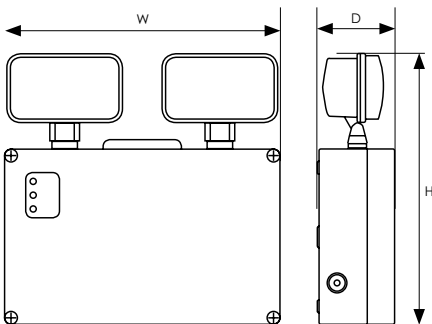

# LED Emergency Twin Spot

LED emergency twin spot light with independently angled spotlight heads.

- 2.3W Non-maintained functionality
- 3 years life span with 500 recharge cycles
- 3-hour emergency running time
- 24-hour charge time
- IP65 rated for indoor or outdoor use
- Features an integrated emergency driver fitted with a 12V 1.5Ah Ni-cd battery

Product Code	Watts (W)	Volts (V)	Total Lumens (lm)	Dimensions (mm)			Order Qty
				W	D	H	
<b>Single Carton</b>							
13995	2.3	240	400	300	82	294	1

Lighting brilliance since 1878

Phoebe LED™ is a trading name of Crompton Lamps Limited  
 Crompton Lamps Limited registered in England and Wales No. 05590551  
 Registered office and correspondence address: Unit 2, Marttree Business Park, Bowling Back Lane, Bradford BD4 8QE  
**Tel:** +44 (0)1274 657 088 **Fax:** +44 (0)1274 657 087 **Email:** sales@cromptonlamps.com **Web:** www.cromptonlamps.com