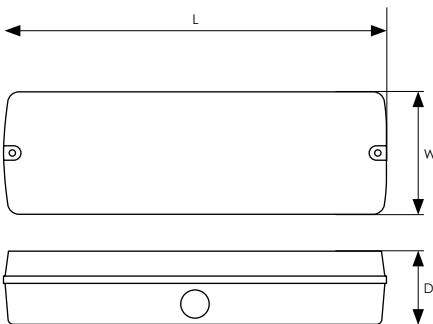

LED Emergency IP65 Bulkhead

LED emergency bulkhead with up, down, left, right direction legends pack. Constructed from tough polycarbonate.

- Suitable for surface mounting
- 4W maintained or 1.1W non-maintained functions
- 3 years life span with 500 recharge cycles
- 3-hour emergency running time
- 24-hour charge time
- IP65 rated for indoor or outdoor use
- Features an integrated emergency driver fitted with a 3.6V 1.0Ah Ni-cd battery

Product Code	Watts (W)	Volts (V)	Dimensions (mm)			Order Qty
			L	D	W	
Single Carton						
13971	4	240	352	67	110	1

Lighting brilliance since 1878

Phoebe LED™ is a trading name of Crompton Lamps Limited
 Crompton Lamps Limited registered in England and Wales No. 05590551
 Registered office and correspondence address: Unit 2, Marntree Business Park, Bowling Back Lane, Bradford BD4 8QE
Tel: +44 (0)1274 657 088 **Fax:** +44 (0)1274 657 087 **Email:** sales@cromptonlamps.com **Web:** www.cromptonlamps.com