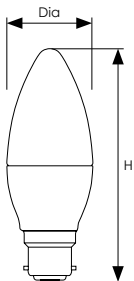

BC-B22d Cap

Lighting brilliance since 1878