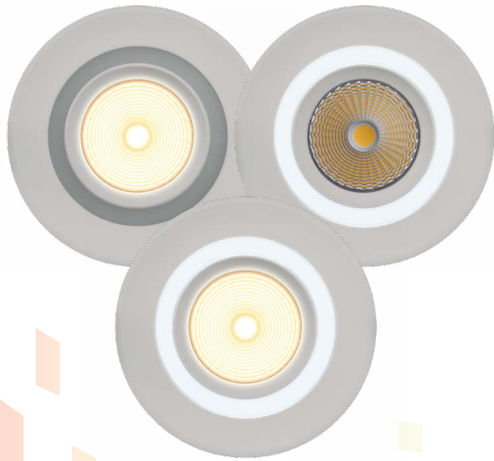

HERA DUAL LED DOWNLIGHT

LED downlight, featuring twin light outputs for varied lighting moods

Hera Dual LED Downlight

Twin light output recessed downlight

- ▶ Twin light outputs can be used together or independently
- ▶ Switch on and off within 3 seconds to change lighting mode
- ▶ 3000K warm white inner 24° spot light
- ▶ 6000K daylight outer light
- ▶ 7628 - 4000K Cool White Inner / Outer
- ▶ Long life 35,000 hours maintenance free operation
- ▶ 60,000 switching cycles
- ▶ White powder coated aluminium finish
- ▶ Faceted reflector with COB chip mounted design for low glare

Code	Product Name	Watts	Volts	Colour	Beam Angle	Diameter	Height	Cutout	MOQ
Single Carton									
7567	Twin Light Output Downlight	9+3*	240	3000K Cool White Inner / 6000K Daylight Outer	24°	92mm	93mm	78mm	1
7574	Twin Light Output Downlight	15+5**	240	3000K Cool White Inner / 6000K Daylight Outer	24°	120mm	95mm	105mm	1
7628	Twin Light Output Downlight	9+3*	240	4000K Cool White Inner / Outer	24°	92mm	93mm	78mm	1

* 9W Inner and 3W Outer, 12W total when both illuminated. ** 15W Inner and 5W Outer, 20W total when both illuminated.

Lighting brilliance since 1878

Phoebe LED™ is a trading name of Crompton Lamps Limited registered in England and Wales No. 05590551
Registered office and correspondence address: Unit 2, Marrtree Business Park, Bowling Back Lane, Bradford BD4 8QE