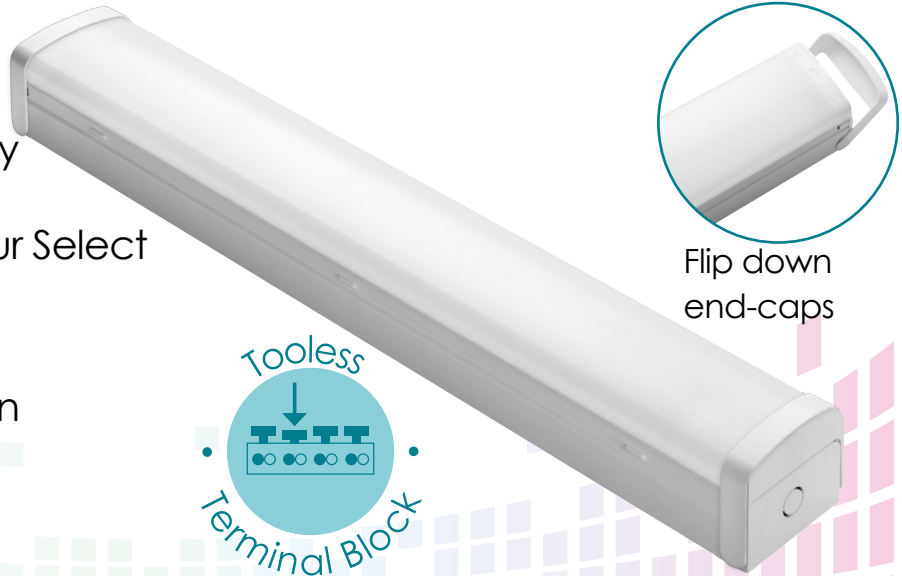

Oracle IP20 Integrated CCT Battens

LED integrated luminaire for use in residential, commercial, office and other interior lighting applications

- Constructed from robust IK04 impact rated steel body with Polycarbonate diffuser
- 3000K/4000K/5700K Tri-Colour Select
- 50,000 hour long life
- 100,000 switching cycles
- Toolless terminal block design
- 120° beam angle
- Colour rendering index ≥80
- 5 Year Warranty
- available with 3 hour emergency function* (3 Year Battery Warranty)
- Flip down end-caps for easy entry to fitting internals/CCT switch

Flip down end-caps

5 YEAR
LED LIMITED WARRANTY

3000K
4000K
5700K
Tri-Colour Select

120°
Beam Angle

IK04
Impact Rating

IP20
IP Rating

3
Hours
3 Hour
Emergency

Class I