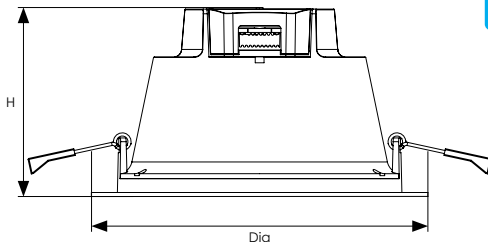

This luminaire contains built-in LED lamps.

The lamps cannot be changed in the luminaire.

LED

CROMPTON LAMPS **874/2012**

Lighting brilliance since 1878

Phoebe LED™ is a trading name of Crompton Lamps Limited
Crompton Lamps Limited registered in England and Wales No. 05590551
Registered office and correspondence address: Unit 2, Martrree Business Park, Bowling Back Lane, Bradford BD4 8QE
Tel: +44 (0)1274 657 088 **Fax:** +44 (0)1274 657 087 **Email:** sales@cromptonlamps.com **Web:** www.cromptonlamps.com

All images and specifications are for illustration purposes only and are subject to change without notice.
E. & O. E. © Crompton Lamps Limited 2019