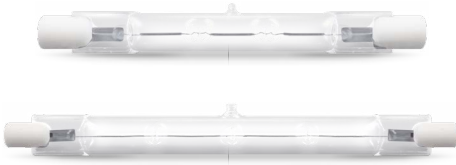

Linear

Linear halogen lamps offer excellent lumen maintenance, instant illumination and high colour rendition and are widely used in display lighting, up-lighters and floodlights.

- 2,000 hour life
- Energy saving
- R7s cap
- Clear finish
- Dimmable
- UV stop glass
- 240V or 110V
- Internally fused for safety

Product Code	Watts (W)	Volts (V)	Cap	Colour Appearance	Colour Temp (K)	Total Lumens (lm)	Halogen Equivalent (W)	Dimensions (mm)		Energy Rating	Order Qty
								Dia	H		
Single Carton											
ETH48R7	48	240	R7s	Warm White	2700	745	60	12	78		10
ETH80R7	80	240	R7s	Warm White	2700	1400	100	12	78		10
ETH80R7L	80	240	R7s	Warm White	2700	1400	100	12	117		10
ETH120R7S	120	240	R7s	Warm White	2700	2250	150	12	78		10
ETH120R7L	120	240	R7s	Warm White	2700	2250	150	12	117		10
ETH160R7	160	240	R7s	Warm White	2700	3100	200	12	117		10
ETH230R7	230	240	R7s	Warm White	2700	4650	300	12	117		10
ETH230R7110	230	110	R7s	Warm White	2700	4650	300	12	117		10
ETH400R7	400	240	R7s	Warm White	2700	8550	500	12	117		10
ETH400R7110	400	110	R7s	Warm White	2700	8550	500	12	117		10