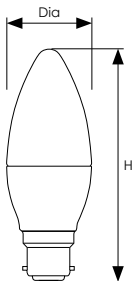

LED Candle Thermal Plastic

LED candle replacement lamp. Lightweight thermal plastic heat dissipating body and opal lens. True retrofit replacement for incandescent lamps.

- Exact equivalent brightness for regular 40W incandescent candle lamps
- 25,000 hour life
- 15,000 switching cycles
- 2700K warm white, 4000K cool white or 6500K daylight colour options
- Colour rendering index Ra≥80
- BC-B22d, SBC-B15d, ES-E27 or SES-E14 caps
- Opal finish
- Not suitable for dimming
- Recommended for indoor use only

Product Code	Watts (W)	Volts (V)	Cap	Colour Appearance	Colour Temp (K)	Total Lumens (lm)	Incandescent Equivalent (W)	Dimensions (mm)		Energy Rating	Order Qty
								Dia	H		
Single Carton											
11298	5.5	240	BC-B22d	Warm White	2700	470	40	37	95	A+	10
11304	5.5	240	SBC-B15d	Warm White	2700	470	40	37	98	A+	10
11311	5.5	240	ES-E27	Warm White	2700	470	40	37	96	A+	10
11328	5.5	240	SES-E14	Warm White	2700	470	40	37	100	A+	10
6195	5.5	240	BC-B22d	Cool White	4000	470	40	37	100	A+	10
11342	5.5	240	ES-E27	Cool White	4000	470	40	37	98	A+	10
11359	5.5	240	SES-E14	Cool White	4000	470	40	37	96	A+	10
11366	5.5	240	BC-B22d	Daylight	6500	470	40	37	100	A+	10
11373	5.5	240	ES-E27	Daylight	6500	470	40	37	96	A+	10
11380	5.5	240	SES-E14	Daylight	6500	470	40	37	100	A+	10