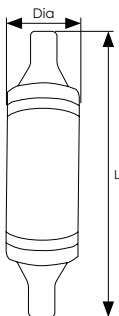

LED Linear R7s Lamps

Energy efficient LED linear retrofit lamp - an ideal replacement for halogen 78mm or 118mm linear lamps. Widely used in internal fittings such as mother & child floor lamps, up-lighters and ceiling lights.

- 20,000 hour life
- 50,000 switching cycles
- 6W/610lm/≈50W equivalent
- 9W/790lm/≈70W equivalent
- 3000K warm white colour temperature
- Colour rendering index Ra≥82
- R7s cap
- Not suitable for dimming
- Instant full light

Product Code	Watts (W)	Volts (V)	Cap	Colour Appearance	Colour Temp (K)	Total Lumens (lm)	Incandescent Equivalent (W)	Dimensions (mm)		Energy Rating	Order Qty
								Dia	L		
Non-Dimmable Candle - Single Carton											
10994	6	240	R7s	Warm White	3000	610	50	20	78	A+	1
11014	9	240	R7s	Warm White	3000	790	70	20	118	A+	1