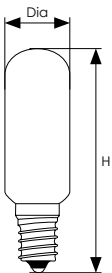

# LED Filament Cooker Hood

Special purpose LED retrofit cooker hood lamp with extremely low power consumption.

- 10,000 hour life
- 5,000 switching cycles
- 2700K warm white or 4000K cool white colour options
- Colour rendering index Ra≥80
- SES-E14 cap
- Opaque finish
- Not suitable for dimming
- Recommended for indoor use only

Product Code	Watts (W)	Volts (V)	Cap	Colour Appearance	Colour Temp (K)	Total Lumens (lm)	Incandescent Equivalent (W)	Dimensions (mm)		Energy Rating	Order Qty
								Dia	H		
<b>Single Carton</b>											
12837	4.7	240	SES-E14	Warm White	2700	440	40	26	90	A+	10
12844	4.7	240	SES-E14	Cool White	4000	440	40	26	90	A+	10