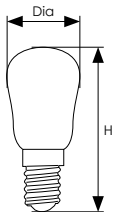

LED Coloured Sign 1.3W

Low energy LED coloured sign lamp with a solid colour finish internally applied for durability. Full glass housing. IP65 rated for use outdoors (only in a suitable IP65 rated socket). Not suitable for dimming.

- Energy saving LED Coloured Sign/Pygmy - ideal for retrofit
- Internally coated for fade resistant vibrant colour
- IP65 rated, can be used in a suitable IP65 socket
- 25,000 hour rated life
- 50,000 switching cycles
- Instant full light
- Not suitable for dimming

Product Code	Watts (W)	Volts (V)	Cap	Finish	Total lumens (lm)	Dimensions (mm)		Energy Rating	Order Qty
						Dia	H		
Single Carton									
9066	1.3	240	SES-E14	Amber	-	25	60	A	1
9073	1.3	240	SES-E14	Blue	-	25	60	C	1
9080	1.3	240	SES-E14	Green	-	25	60	B	1
9097	1.3	240	SES-E14	Red	-	25	60	B	1
9103	1.3	240	SES-E14	Yellow	-	25	60	A'	1
10482	1.3	240	SES-E14	White	90	25	60	A''	1