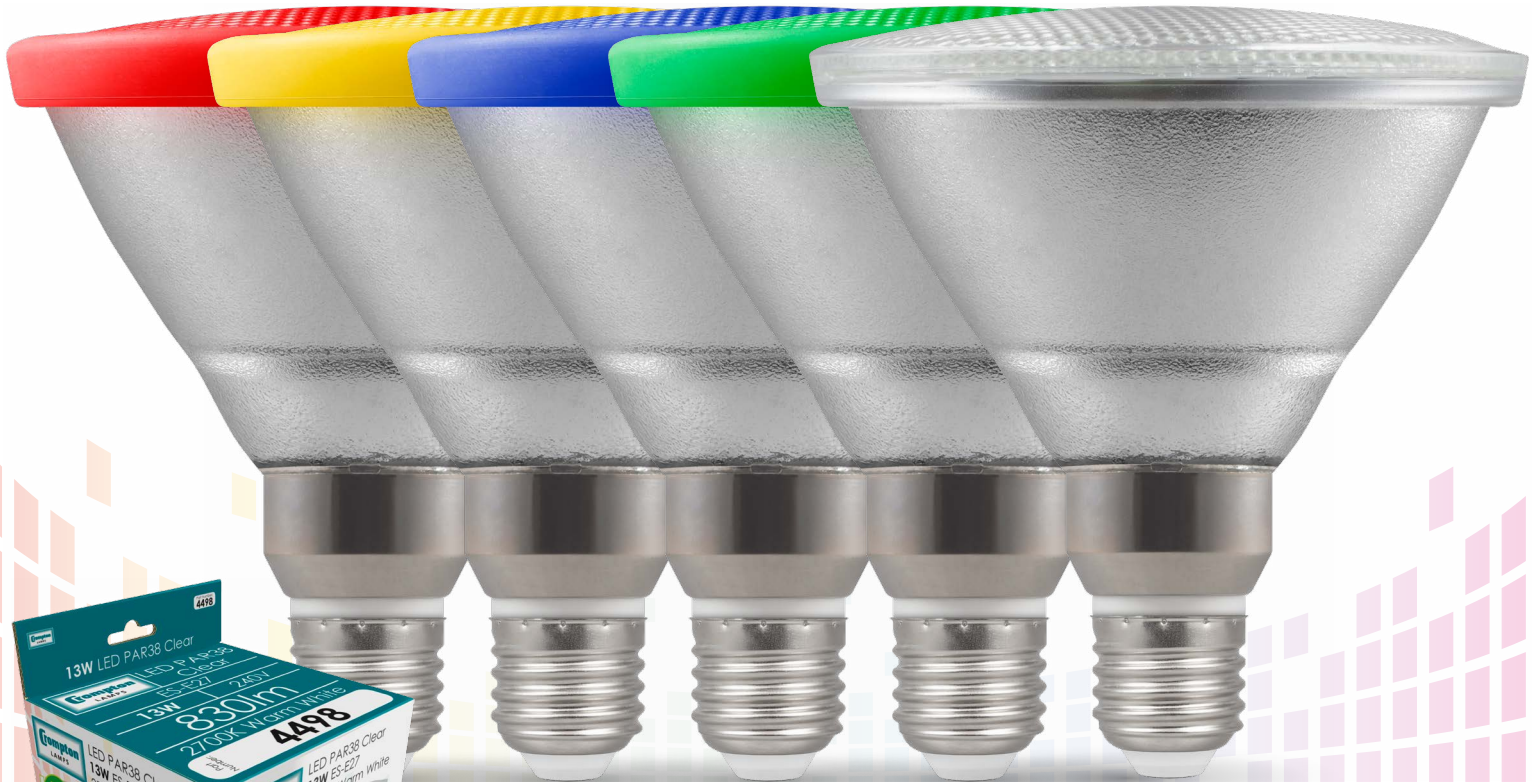

LED PAR38

Non-Dimmable

15,000
Hours

Low Energy
LED PAR38

IP65 Rated for
Outdoor Use

30°
Beam Angle

Full
Glass Body
with glass
Prismatic Lens

LED PAR38

Code	Wattage	Voltage	Cap	Colour	Lumen	Beam Angle	Life	Price
4498	13W	240V	ES-E27	2700K Warm White	830	30°	15,000 hrs	
4504	13W	240V	ES-E27	Red	-	30°	15,000 hrs	
4511	13W	240V	ES-E27	Yellow	-	30°	15,000 hrs	
4528	13W	240V	ES-E27	Blue	-	30°	15,000 hrs	
4535	13W	240V	ES-E27	Green	-	30°	15,000 hrs	