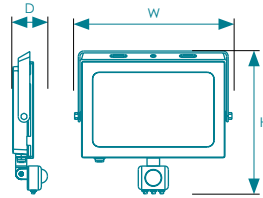

Technical Information

IP65 Rated Slimline Floodlights

- Fully IP65 rated including PIR sensor
- Die-cast aluminium, black powder coat finish
- 4000K colour temperature
- -20°C to 40°C operating temperature
- 30,000 hour life
- 15,000 switching cycles
- Angled mounting bracket for easy installation
- Includes 80cm VDE cable
- 5 year warranty

PIR Sensor Models*

- Controls for time, sensitivity and lux levels
- 120° monitoring angle
- Maximum detection range selectable up to 8m
- Light hold after detection selectable from 10 seconds to 8 minutes

Product Code	Watts (W)	Volts (V)	Colour Appearance	Colour Temp (K)	Useful Lumens (lm)	Total Lumens (lm)	Beam Angle	Dimensions (mm)			Order Qty
								W	H	D	
Atlas-Mini Slimline Floodlight - NON PIR											
12554	10	240	Cool White	4000	660	750	110°	127	102	26	1
12561	20	240	Cool White	4000	1,350	1,500	110°	159	121	28	1
12578	30	240	Cool White	4000	2,090	2,200	110°	197	145	29	1
12585	50	240	Cool White	4000	3,290	4,000	110°	243	178	32	1
Atlas-Mini Slimline Floodlight - WITH PIR											
12592	10	240	Cool White	4000	660	750	110°	127	149	55	1
12608	20	240	Cool White	4000	1,350	1,500	110°	159	169	55	1
12615	30	240	Cool White	4000	2,090	2,200	110°	197	191	55	1
12622	50	240	Cool White	4000	3,290	4,000	110°	243	224	55	1

*Includes override function - turn on/off/on to override PIR

10W Annual running cost = £3.67

20W Annual running cost = £7.34

30W Annual running cost = £11.01

50W Annual running cost = £18.36

Above figures are based on annual usage 7hrs/day @ £0.1437kWhr

Crompton Lamps Limited registered in England and Wales No: 05590551

Crompton Lamps Limited
Unit 2
Marrtree Business Park
Bowling Back Lane
Bradford
BD4 8QE

Tel: 01274 657 088
Fax: 01274 657 087
Email: sales@cromptonlamps.com

www.cromptonlamps.com

Design and production by Marketing,
Crompton Lamps Limited
E. & O. E. © Crompton Lamps Limited 2019.
All rights reserved.