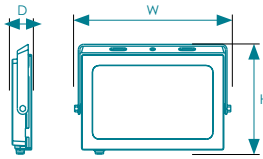

Technical Information

IP65 Rated Slimline Floodlights

- Fully IP65 rated including PIR sensor
- Die-cast aluminium, black powder coat finish
- 4000K colour temperature
- -20°C to 40°C operating temperature
- 30,000 hour life
- 15,000 switching cycles
- Angled mounting bracket for easy installation
- Includes 80cm VDE cable
- 5 year warranty

PIR Sensor Models*

- Controls for time, sensitivity and lux levels
- 120° monitoring angle
- Maximum detection range selectable up to 8m
- Light hold after detection selectable from 10 seconds to 8 minutes

Product Code	Watts (W)	Volts (V)	Colour Appearance	Colour Temp (K)	Useful Lumens (lm)	Total Lumens (lm)	Beam Angle	Dimensions (mm)			Order Qty
								W	H	D	
Atlas-Mini Slimline Floodlight - NON PIR											
12554	10	240	Cool White	4000	660	750	110°	127	102	26	1
12561	20	240	Cool White	4000	1,350	1,500	110°	159	121	28	1
12578	30	240	Cool White	4000	2,090	2,200	110°	197	145	29	1
12585	50	240	Cool White	4000	3,290	4,000	110°	243	178	32	1
Atlas-Mini Slimline Floodlight - WITH PIR											
12592	10	240	Cool White	4000	660	750	110°	127	149	55	1
12608	20	240	Cool White	4000	1,350	1,500	110°	159	169	55	1
12615	30	240	Cool White	4000	2,090	2,200	110°	197	191	55	1
12622	50	240	Cool White	4000	3,290	4,000	110°	243	224	55	1

*Includes override function - turn on/off/on to override PIR

10W Annual running cost = £3.67

20W Annual running cost = £7.34

30W Annual running cost = £11.01

50W Annual running cost = £18.36

Above figures are based on annual usage 7hrs/day @ £0.1437kWhr

Crompton Lamps Limited registered in England and Wales No: 05590551

Crompton Lamps Limited
Unit 2
Marrtree Business Park
Bowling Back Lane
Bradford
BD4 8QE

Tel: 01274 657 088
Fax: 01274 657 087
Email: sales@cromptonlamps.com