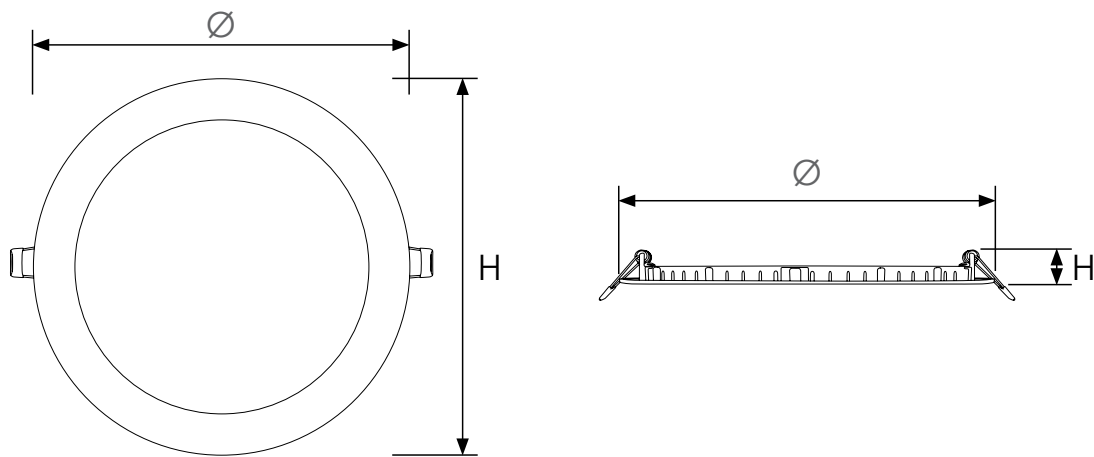

Technical Specifications

General

Part Code:	17085
Product Name:	24W Orphica Slim Circular CCT Downlight
Nominal Voltage:	220-240V
Nominal Wattage:	24W
Nominal Luminous Flux:	3000lm
Nominal Beam Angle:	120°
Nominal Life:	50,000hrs
Dimmable:	Non-Dim
Energy Saving:	Yes

Photometry

Rated Beam Angle:	120°
Rated Total Luminous Flux:	3000lm
Colour Temperature:	3000K/4000K/6500K
Colour Name:	Selectable CCT
Colour Rendering Index:	≥ 80
Colour Consistency SDCM:	≤ 6
DUV:	± 0.0006
Starting Time:	Instant full light
Warm Up Time (to 60% Light Output):	<0.5 seconds
Efficiency:	125lm/watt

Life Span

Rated Life:	50,000hrs
Warranty:	5years (2 years on-site*)

Dimensions

Diameter Ø:	300mm
Height H:	20mm
Cutout Ø:	290mm
Product Weight:	0.7KG

Mechanical

Housing Material:	TP(a) rated diffuser
Ingress Protection Code:	IP44
Impact Protection Rating:	IK06
Appliance Class:	II
Mercury (Hg) Content:	0mg
Ambient Operating Temperature:	-25°C ~ 50°C