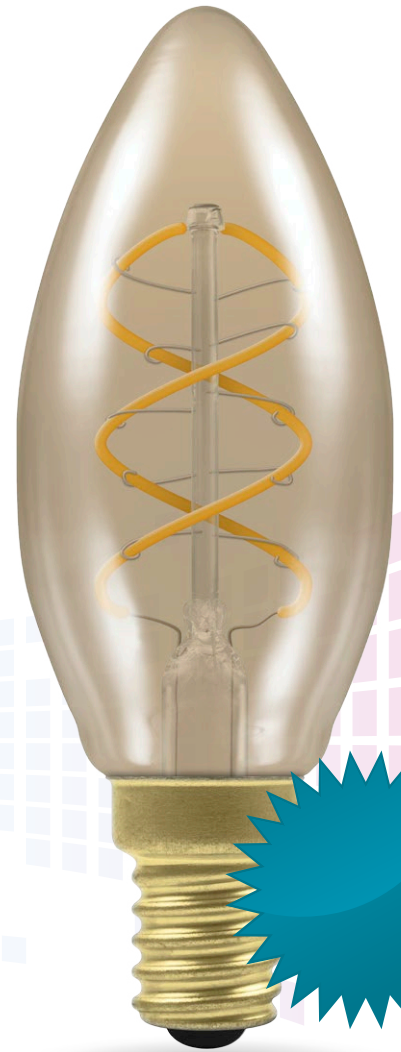

3.5W LED Spiral Filament Candle

Antique bronze finish, Dimmable

Energy saving LED replacement lamp featuring LED filament technology. 2 LED spiral filaments in a chip-on-glass (COB) series filament arrangement, allowing true omni-directional light output. Full clear antiquated glass lamp to closely mimic old fashioned traditional lamps.

- ▶ 15,000 hour life
- ▶ 7,500 switching cycles
- ▶ 2200K extra warm white
- ▶ Colour rendering index Ra≥80
- ▶ SES-E14 cap
- ▶ Antique bronze finish
- ▶ Dimmable DuoDim™ Technology compatible with both leading and trailing edge dimmers*
- ▶ Recommended for indoor use only

A rated energy efficient LED Lamp *Antique Bronze Glass Finish* *Utilising the latest in LED Spiral Filament Technology* *Dimmable DuoDim™ Technology*

Code	Product Name	Watts	Colour	Total Lumens	Diameter	Height	Price
10642	LED Spiral Filament Candle Antique Bronze	3.5	2200K Extra Warm White	150lm	35mm	97mm	