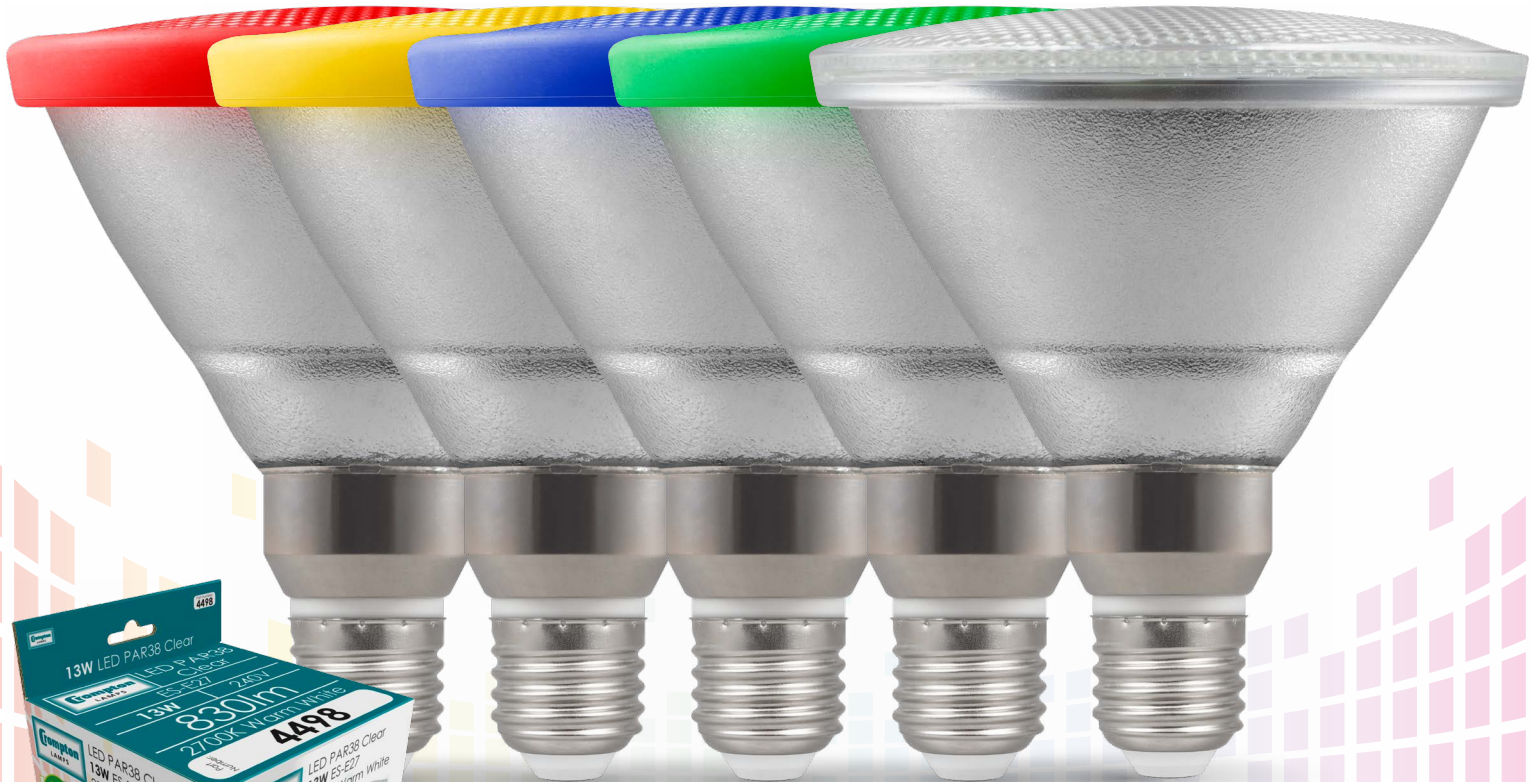

LED PAR38

Non-Dimmable

15,000
Hours

Low Energy
LED PAR38

IP65 Rated for
Outdoor Use

30°
Beam Angle

Full
Glass Body
with glass
Prismatic Lens

LED PAR38

Code	Wattage	Voltage	Cap	Colour	Lumen	Beam Angle	Life	MOQ
4498	13W	240V	ES-E27	2700K Warm White	830	30°	15,000 hrs	1
4504	13W	240V	ES-E27	Red	-	30°	15,000 hrs	1
4511	13W	240V	ES-E27	Yellow	-	30°	15,000 hrs	1
4528	13W	240V	ES-E27	Blue	-	30°	15,000 hrs	1
4535	13W	240V	ES-E27	Green	-	30°	15,000 hrs	1