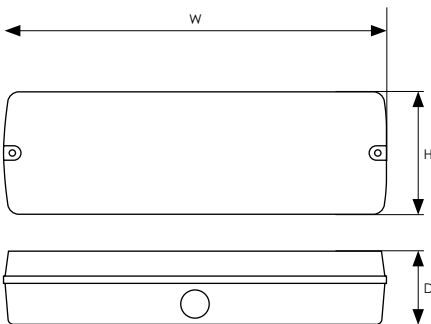

LED Emergency IP65 Bulkhead

LED emergency bulkhead with up, down, left, right direction legends pack. Constructed from tough polycarbonate.

- Suitable for surface mounting
- 4W maintained or 1.1W non-maintained functions
- 3 years life span with 500 recharge cycles
- 3-hour emergency running time
- 24-hour charge time
- IP65 rated for indoor or outdoor use
- Features an integrated emergency driver fitted with a 3.6V 1.0Ah Ni-cd battery

Product Code	Watts (W)	Volts (V)	Dimensions (mm)			Order Qty
			W	D	H	
Single Carton						
13971	4	240	352	67	110	1

This luminaire contains built-in LED lamps.

The lamps cannot be changed in the luminaire.