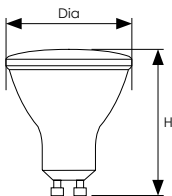

# 7W LED GU10 SMD High Output

Energy efficient LED retrofit GU10 with high powered LED SMD chips providing a super-bright light output (approximately equivalent to a 75W Halogen GU10). 25,000 hour life, 12,500 switching cycles. GU10 cap. Suitable for fire rated downlights.

Product Code	Watts (W)	Volts (V)	Cap	Colour Appearance	Colour Temp (K)	Useful Lumens (lm)	Total Lumens (lm)	Halogen Equiv. (W)	Beam Angle	Dimensions (mm) Dia H	Energy Rating	Order Qty
<b>Single Carton</b>												
5655	7	240	GU10	Warm White	2700	500	570	75	35°	50 57	A+	1
5662	7	240	GU10	Cool White	4000	530	605	75	35°	50 57	A+	1