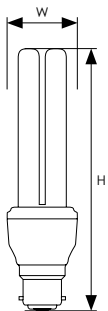

T4 Stick Lamp

Compact fluorescent lamps are commonly for use in a multitude of luminaires.

- 10,000 hour life
- 2700K warm white
- RA≥82 colour rendering index
- SPECTRA-PLUS Triphosphor coated for excellent colour rendering, high output and longer life
- Not suitable for dimming
- Complete with integral starter
- Internally fused for safety

Product Code	Watts (W)	Volts (V)	Cap	Colour Appearance	Colour Temp (K)	Total Lumens (lm)	Dimensions (mm)		Energy Rating	Order Qty
							Dia	H		
Single Carton										
4023	11	240	BC-B22d	Warm White	2700	670	40	149	A	10