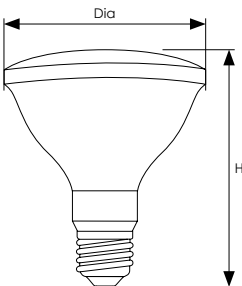

Lighting brilliance since 1878