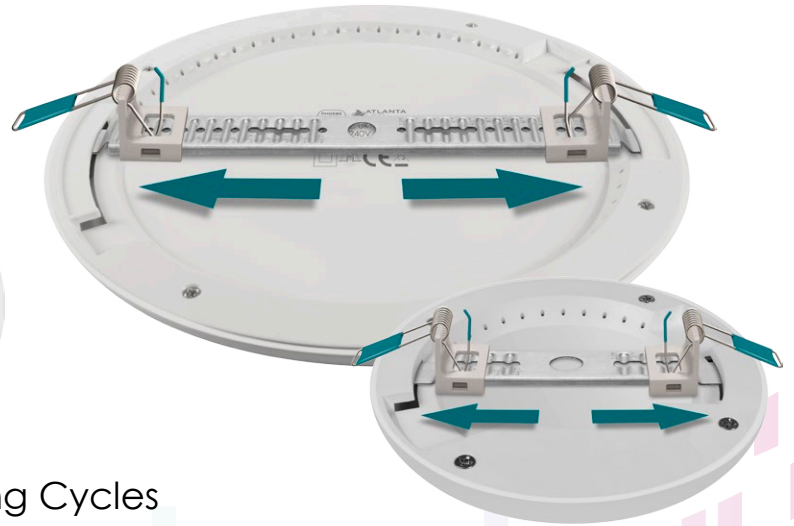

Multi-fit  
downlight

# Atlanta Universal LED Downlight

- 30,000 hour life, 50,000 Switching Cycles
- Features universal multi-fit adjustable bracket
- 6.5W fits recesses of Ø 63.5-102mm, 18.5W fits recesses of Ø 63.5-203mm
- Surface mount or recessed installation
- Constructed from corrosion resistant thermal plastic with a corrosion resistant PS diffuser
- 3000K warm white or 4000K cool white colour options

All Purpose  
Downlight

Surface Mounted or  
Recessed Installation

Universal fit  
adjustable bracket

Slim-line  
Modern Design

Code	Product Name	Watts	Colour	Total Lumens	Beam Angle	Diameter	Height	Cutout	Price
<b>Non-Dimmable - Single Carton</b>									
10536	Atlanta Universal LED Downlight	18.5	3000K Warm White	1550lm	120°	230mm	15mm	63.5-203mm	
10543	Atlanta Universal LED Downlight	18.5	4000K Cool White	1600lm	120°	230mm	15mm	63.5-203mm	
<b>Dimmable - Single Carton</b>									
12172	Atlanta Universal LED Downlight	6.5	3000K Warm White	440lm	120°	120mm	15mm	63.5-102mm	
12189	Atlanta Universal LED Downlight	6.5	4000K Cool White	460lm	120°	120mm	15mm	63.5-102mm	
12196	Atlanta Universal LED Downlight	18.5	3000K Warm White	1550lm	120°	230mm	15mm	63.5-203mm	
12202	Atlanta Universal LED Downlight	18.5	4000K Cool White	1600lm	120°	230mm	15mm	63.5-203mm	