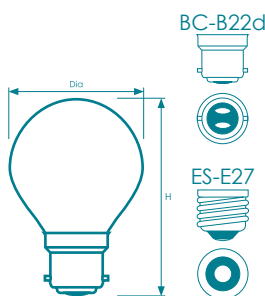

Product Code	Watts (W)	Volts (V)	Cap	Finish	Dimensions (mm)		Energy Rating	Order Qty
					Dia	H		
Round - Single Carton								
13810	4.5	240	BC-B22d	Blue	45	76.5	B	1
13827	4.5	240	ES-E27	Blue	45	78	B	1
13834	4.5	240	BC-B22d	Green	45	76.5	A**	1
13841	4.5	240	ES-E27	Green	45	78	A**	1
13858	4.5	240	BC-B22d	Orange	45	76.5	A*	1
13865	4.5	240	ES-E27	Orange	45	78	A*	1
13872	4.5	240	BC-B22d	Pink	45	76.5	A	1
13889	4.5	240	ES-E27	Pink	45	78	A	1
13896	4.5	240	BC-B22d	Purple	45	76.5	A*	1
13902	4.5	240	ES-E27	Purple	45	78	A*	1
13919	4.5	240	BC-B22d	Red	45	76.5	B	1
13926	4.5	240	ES-E27	Red	45	78	B	1
13933	4.5	240	BC-B22d	White	45	76.5	A**	1
13940	4.5	240	ES-E27	White	45	78	A**	1
13957	4.5	240	BC-B22d	Yellow	45	76.5	A**	1
13964	4.5	240	ES-E27	Yellow	45	78	A**	1

Crompton Lamps Limited registered in England and Wales No: 05590551

Crompton Lamps Limited
Unit 2
Marrtree Business Park
Bowling Back Lane
Bradford
BD4 8QE

Tel: 01274 657 088
Fax: 01274 657 087
Email: sales@cromptonlamps.com

www.cromptonlamps.com

Design and production by Marketing,
Crompton Lamps Limited
E. & O. E. © Crompton Lamps Limited 2020.
All rights reserved.