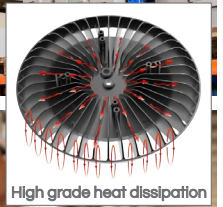

LED KETO

PHOEBE LED KETO IP65 Rated LED Highbay

Unique design and tough aluminium construction with an IK10 impact rating.

- IP65 rated for indoor/outdoor use
- High grade heat dissipation system with driver housing away from body to maximise ventilation
- Glass-free lens suitable for use in food preparation areas, industrial and commercial areas, as well as farming and agriculture

Secured suspension loop

High quality driver with 4KV surge protection

Tough aluminium construction

High efficiency 97lm/W

Glass-free low glare UGR<25 60° or 90° beam angle

- High efficiency 97lm/W
- 60° or 90° beam angle
- Low glare UGR<25

Features a high quality driver with 4KV surge protection and superb design to minimise heat build-up.

High grade heat dissipation

Technical Information

IP65 Rated LED Highbay

- IP65 rated for indoor/outdoor use
- Unique design and tough aluminium construction with an IK10 Impact Rating
- High grade heat dissipation system with driver housing away from body to maximise ventilation
- Glass-free lens suitable for use in food preparation areas, industrial and commercial areas, as well as farming and agriculture
- High efficiency 97lm/W
- 60° or 90° beam angle
- Low glare UGR<25
- High quality driver with 4KV surge protection

Product Code	Watts (W)	Volts (V)	Colour Appearance	Colour Temp (K)	Useful Lumens (lm)	Total Lumens (lm)	Beam Angle	Dimensions (mm)		Order Qty
								Dia	H	
12431	100W	240	Cool White	4000	98,00	13,000	90°	275	166	1
12448	150W	240	Cool White	4000	14,500	18,000	90°	285	166	1
12455	200W	240	Cool White	4000	19,100	24,000	90°	305	183	1
12462	100W	240	Cool White	4000	9,800	13,000	60°	275	166	1
12479	150W	240	Cool White	4000	14,500	18,000	60°	285	166	1
12486	200W	240	Cool White	4000	19,100	24,000	60°	305	183	1