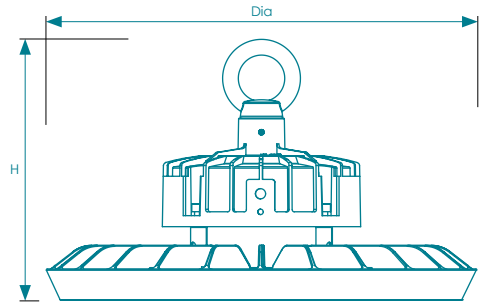

Secured suspension loop

High quality driver with 4KV surge protection

Tough aluminium construction

High efficiency 97lm/W

Glass-free low glare UGR<25 60° or 90° beam angle

- High efficiency 97lm/W
- 60° or 90° beam angle
- Low glare UGR<25

Product Code	Watts (W)	Volts (V)	Colour Appearance	Colour Temp (K)	Useful Lumens (lm)	Total Lumens (lm)	Beam Angle	Dimensions (mm)		Order Qty
								Dia	H	
12431	100W	240	Cool White	4000	98,00	13,000	90°	275	166	1
12448	150W	240	Cool White	4000	14,500	18,000	90°	285	166	1
12455	200W	240	Cool White	4000	19,100	24,000	90°	305	183	1
12462	100W	240	Cool White	4000	9,800	13,000	60°	275	166	1
12479	150W	240	Cool White	4000	14,500	18,000	60°	285	166	1
12486	200W	240	Cool White	4000	19,100	24,000	60°	305	183	1