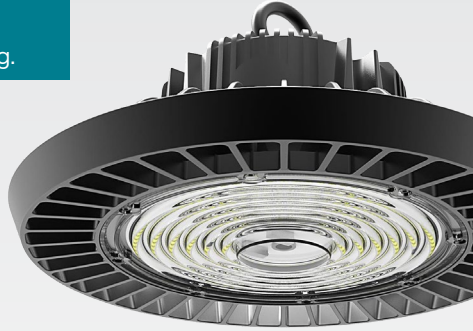

LED KETO

PHOEBE LED KETO IP65 Rated LED Highbay

Unique design and tough aluminium construction with an IK10 impact rating.

- IP65 rated for indoor/outdoor use
- High grade heat dissipation system with driver housing away from body to maximise ventilation
- Glass-free lens suitable for use in food preparation areas, industrial and commercial areas, as well as farming and agriculture

Secured suspension loop

High quality driver with 4KV surge protection

Tough aluminium construction

High efficiency 97lm/W

Glass-free low glare UGR<25 60° or 90° beam angle

- High efficiency 97lm/W
- 60° or 90° beam angle
- Low glare UGR<25

Features a high quality driver with 4KV surge protection and superb design to minimise heat build-up.

High grade heat dissipation

Technical Information

IP65 Rated LED Highbay

- IP65 rated for indoor/outdoor use
- Unique design and tough aluminium construction with an IK10 Impact Rating
- High grade heat dissipation system with driver housing away from body to maximise ventilation
- Glass-free lens suitable for use in food preparation areas, industrial and commercial areas, as well as farming and agriculture
- High efficiency 97lm/W
- 60° or 90° beam angle
- Low glare UGR<25
- High quality driver with 4KV surge protection

Product Code	Watts (W)	Volts (V)	Colour Appearance	Colour Temp (K)	Useful Lumens (lm)	Total Lumens (lm)	Beam Angle	Dimensions (mm)		Order Qty
								Dia	H	
12431	100W	240	Cool White	4000	98,00	13,000	90°	275	166	1
12448	150W	240	Cool White	4000	14,500	18,000	90°	285	166	1
12455	200W	240	Cool White	4000	19,100	24,000	90°	305	183	1
12462	100W	240	Cool White	4000	9,800	13,000	60°	275	166	1
12479	150W	240	Cool White	4000	14,500	18,000	60°	285	166	1
12486	200W	240	Cool White	4000	19,100	24,000	60°	305	183	1