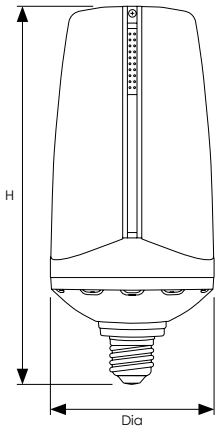

# Corus Corn Lamp

Energy saving LED corn lamp with 30% automatic energy saving mode and motion and sound sensor activation

- Lights up when motion or sound is detected
- 90 second hold time
- 30% automatic energy saving mode
- Variable motion detection range, up to 7 Meters
- Sound detection sensor
- Ideal for use in warehouses, office buildings, airports and hotels
- Long life 25,000 hour maintenance free operation
- 50,000 switching cycles
- 4000K daylight colour temperature
- Instant full light
- Recommended for indoor use only

Product Code	Watts (W)	Volts (V)	Cap	Colour Appearance	Colour Temp (K)	Total Lumens (lm)	Dimensions (mm)		Energy Rating	Order Qty
							Dia	H		
<b>Single Carton</b>										
11168	40	240	ES-E27	Daylight	6500	3800	100	218	A+	1