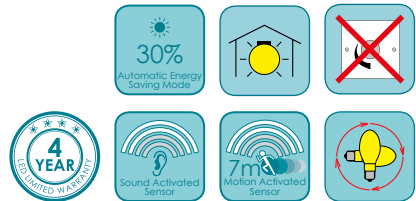

Lighting brilliance since 1878