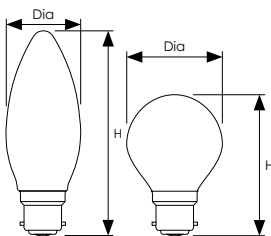

LED Filament Candle/Round Clear Non-Dimmable 60W Equivalent

Energy saving LED replacement lamp featuring LED filament technology to closely resemble the look and feel of a traditional incandescent lamp.

- 10,000 hour life
- 5,000 switching cycles
- 2 year warranty
- 2700K warm white
- Colour rendering index Ra≥80
- BC-B22d, ES-E27 and SES-E14 cap
- Clear finish
- Not suitable for dimming
- Recommended for indoor use only

Product Code	Watts (W)	Volts (V)	Cap	Colour Appearance	Colour Temp (K)	Total Lumens (lm)	Incandescent Equivalent (W)	Dimensions (mm)		Energy Rating	Order Qty
								Dia	H		
Non-Dimmable Candle - Single Carton											
12769	6.5	240	BC-B22d	Warm White	2700	806	60	35	97	A++	10
12776	6.5	240	ES-E27	Warm White	2700	806	60	35	97	A++	10
12783	6.5	240	SES-E14	Warm White	2700	806	60	35	97	A++	10
Non-Dimmable Round - Single Carton											
12790	6.5	240	BC-B22d	Warm White	2700	806	60	45	80	A++	10
12806	6.5	240	ES-E27	Warm White	2700	806	60	45	80	A++	10
12813	6.5	240	SES-E14	Warm White	2700	806	60	45	80	A++	10