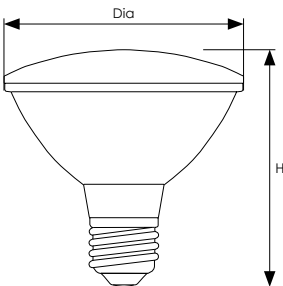

Lighting brilliance since 1878